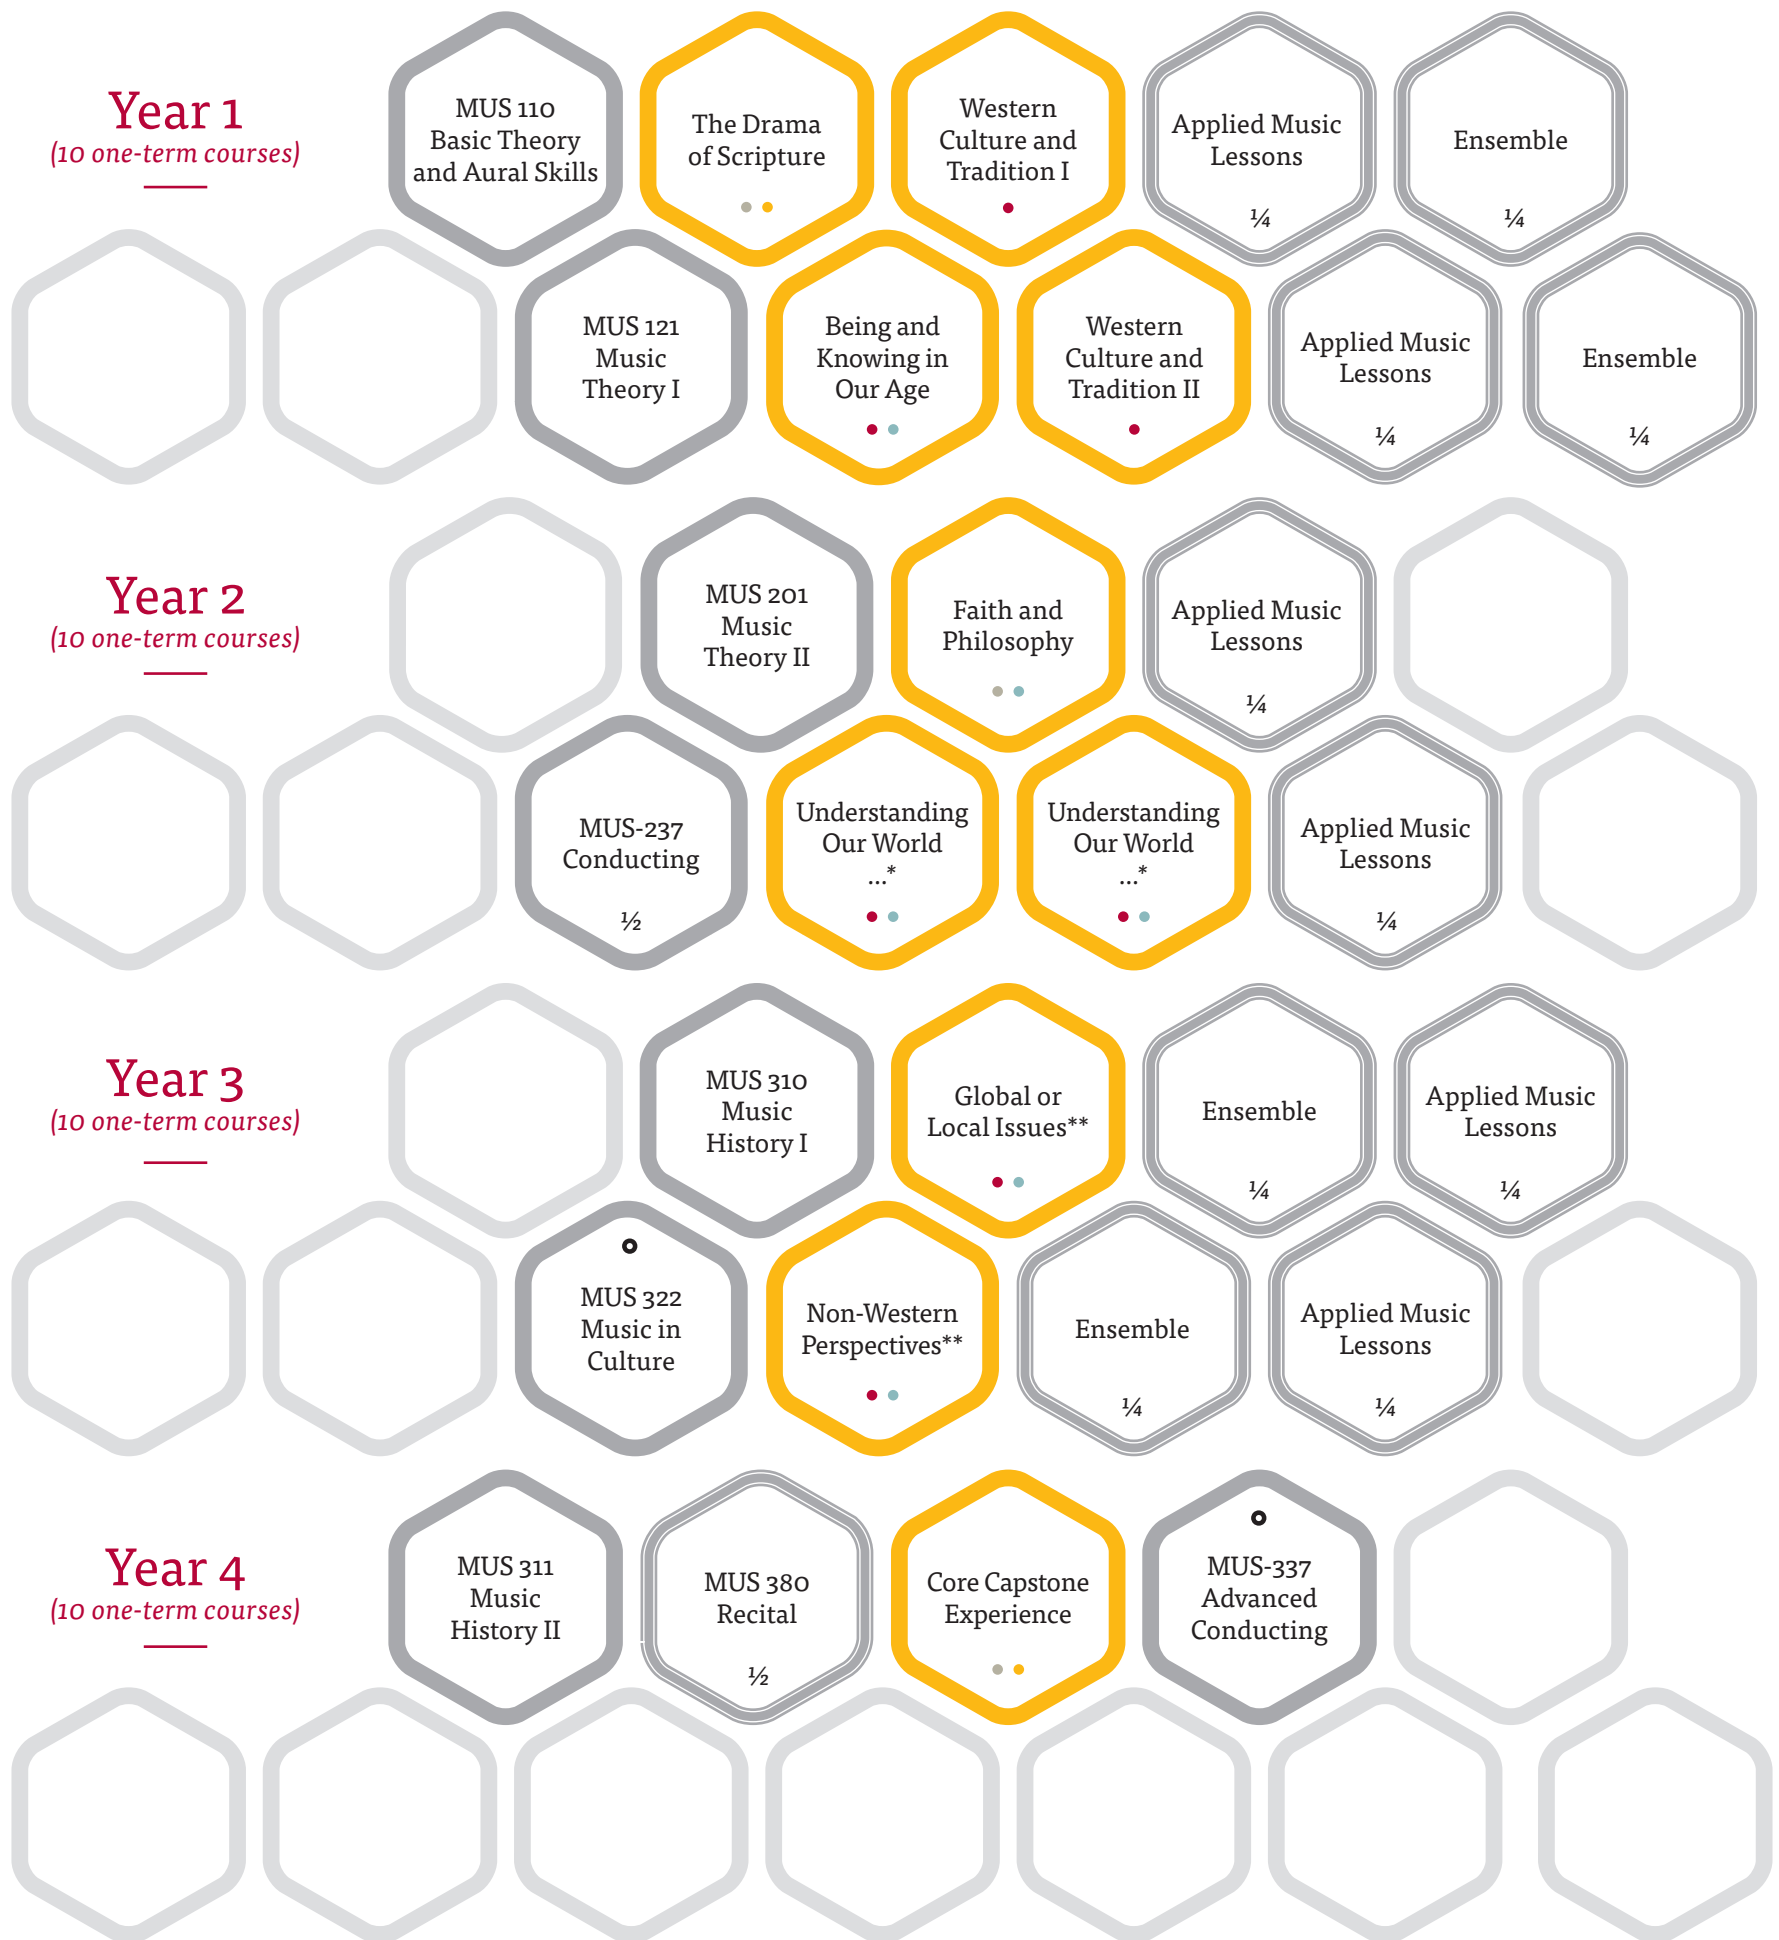

Liberal Arts & Sciences

MUSIC DEGREE MAP

GENERAL MAJOR

Read all course descriptions at www.redeemer.ca/music

● = elective within major

- Discover Your World
- Find Your Calling
- Deepen Your Faith
- Transform Your Mind
- Core Courses
- Major Courses
- Minor/Elective Courses
- Under 1 credit

*Understanding our World through the Sciences, Social Sciences, or Arts.

Choose two of three courses outside your major. These courses can be taken in year 2 or 3.

**Choose from a list of possible course options or off-campus study opportunities. These courses can be taken in year 3 or 4.

Note: Some core courses can be taken in year 2 or 3, or years 3 or 4. Students will chart their own path of study at Redeemer. Course offerings and availability change from year to year and are subject to change. This chart is meant to be used as an example.